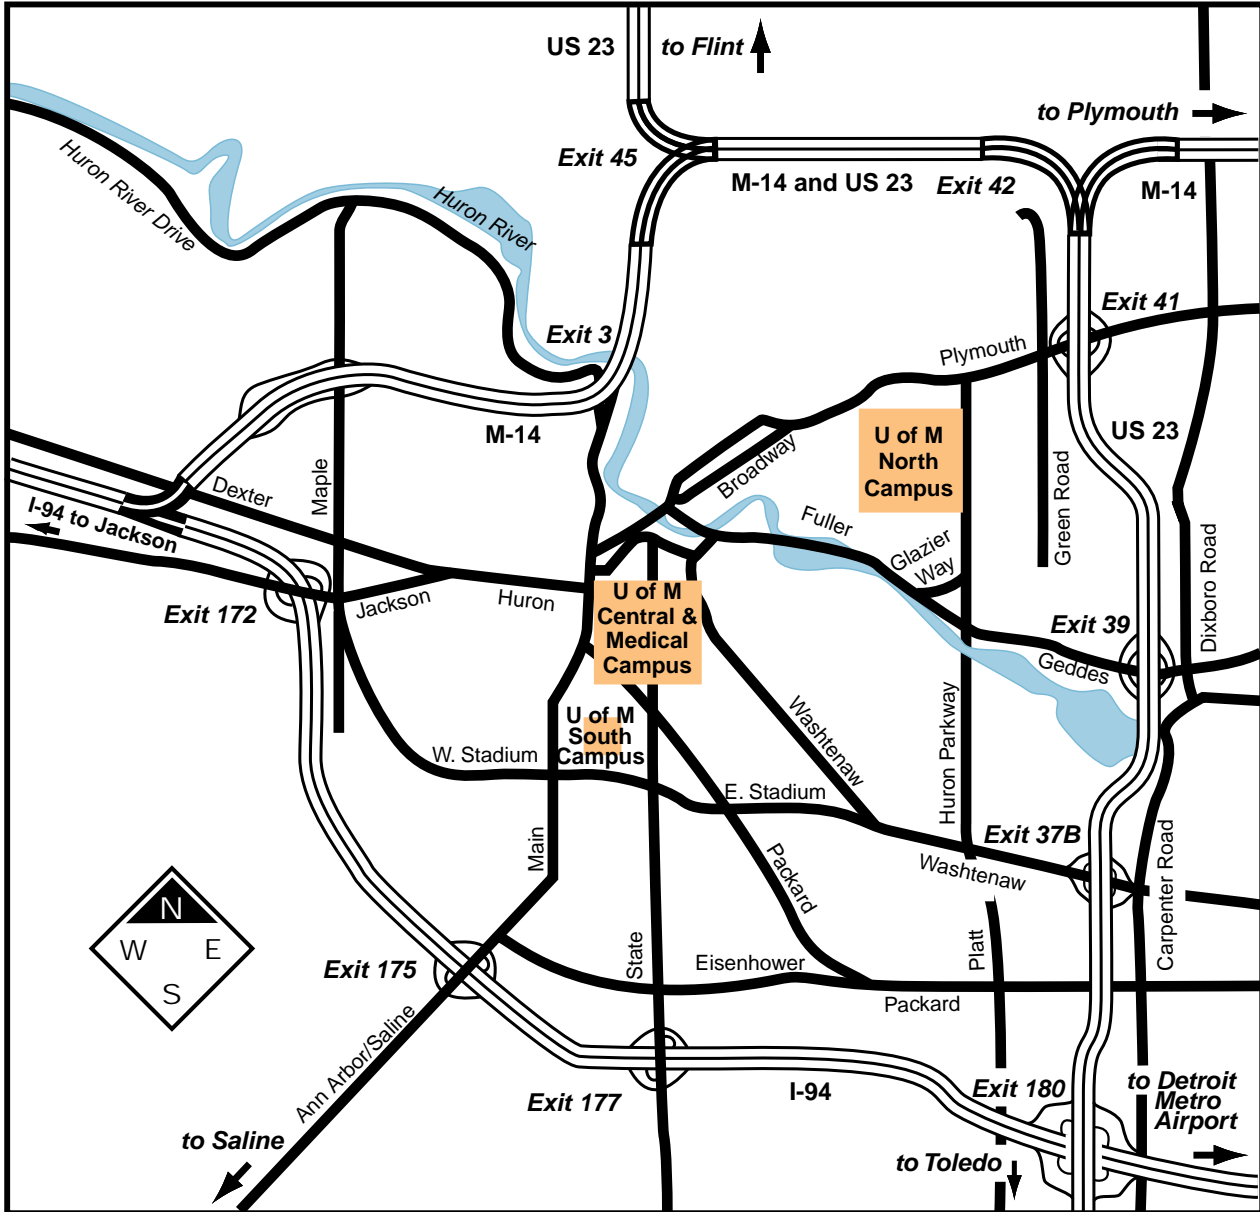

# Ann Arbor

Web: June 30, 2000

© 2000 University of Michigan Regents,  
Parking & Transportation Services, BMC Media Services